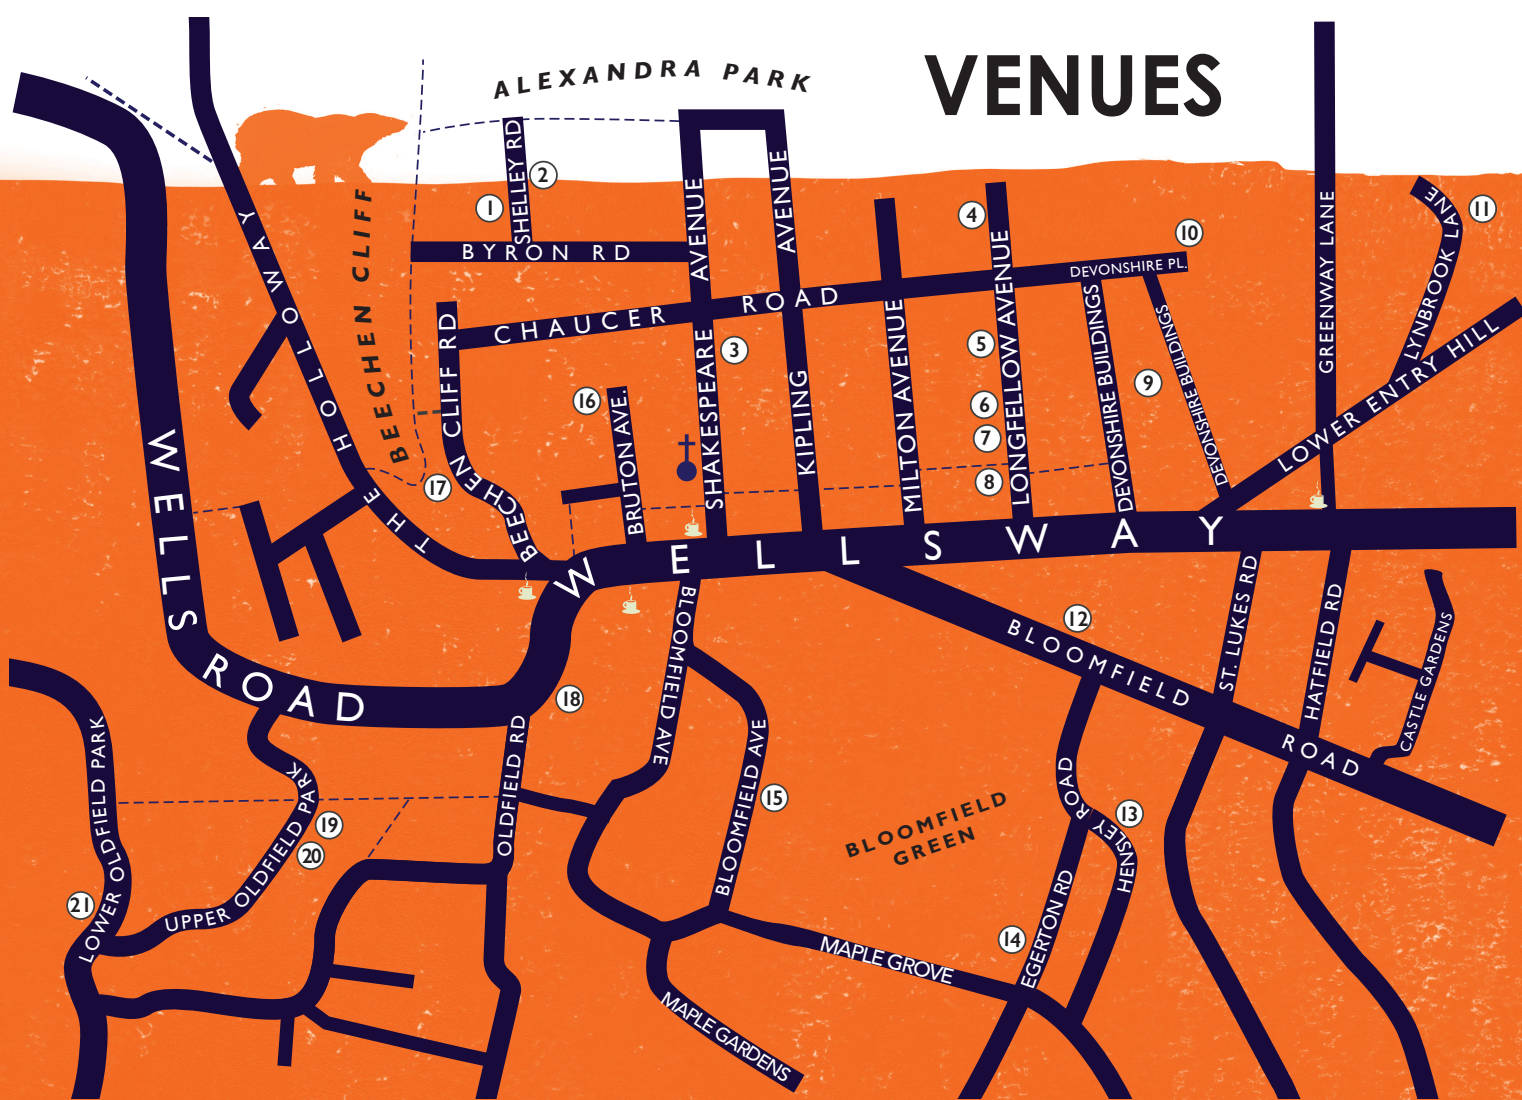

Saturday 25 to Monday 27 May, 11am-5pm

Open Studios & Art Trail

BEAR FLAT ARTISTS BATH 2024

KEY TO MAP

1	KATE MARSHALL	CERAMICS D	10	MARIA DOLAN NA	MIXED MEDIA
1	ESTHER NORMAN	CERAMICS	11	LORELEI HUNT	MOSAIC (SAT & SUN ONLY)
1	IASONAS BAKAS NA	PAINTING (SAT & SUN ONLY)	12	SALLY POLLITZER	GLASS, PAINTING & PRINTS
2	JON LEAHY	PHOTOGRAPHY	12	CAROLINE TETLEY NA	JEWELLERY
2	AMY KAM MEI NG	SCULPTURE	13	TAMARA PENWELL	ICONOGRAPHY R T
3	MAGGIE SIMONSEN	PAINTING	13	KAREN BATES NA	CERAMICS
3	LINDY DICKINS	MIXED MEDIA	14	JANE SPRAGG NA	PAINTING (SAT & SUN ONLY)
4	JAMES NUNN	PRINTMAKING & DRAWING D	14	RICHARD GARDINER	PAINTING (SAT & SUN ONLY)
5	HELENA MISCIOSCIA	PHOTOGRAPHY D (SAT & SUN ONLY)	15	ROLAND PROSSER	WOOD TURNING
5	ZOË WOOLLEY	SCULPTURE (SAT ONLY)	16	SHAY PARSONS	PHOTOGRAPHY
6	CATHARINE NAYLOR	PRINTMAKING	17	BEATA COSGROVE	PHOTOGRAPHY (SAT ONLY) D
6	SAMMY HAYWARD	ILLUSTRATION	18	ANDREW CORNISH	WOOD TURNING
7	JAMES FOX	PHOTOGRAPHY D	18	WENDY CORNISH	CERAMICS
7	CHRISTINE WATTERS	CERAMICS	19	CAROL BAINES NA	PRINTMAKING T
8	YVONNE ELSTON	CERAMICS	19	EMILY SLINGER NA	PHOTOGRAPHY & PRINTMAKING
8	MARIE CURTIS NA	JEWELLERY	20	ROBINA CLIFFORD	PRINTMAKING
9	AGNES POLLOCK NA	PAINTING R T	21	KRISTINE O'CONNOR	PAINTING (SAT & SUN ONLY)
10	MARGARIDA DOLAN	CHILDREN'S ART WORKSHOP (SUN & MON ONLY)			

NA = NEW ARTIST

D = DEMO

R = REFRESHMENTS

T = TOILETS

Go to bearflatartists.co.uk for full artist information, venues details, accessibility & parking, more images, news and last minute updates.